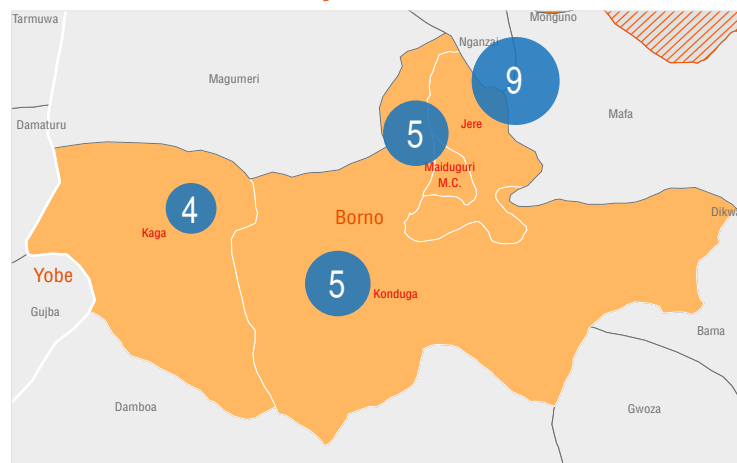

4,346
Individuals affected

797
Shelters damaged

74
Latrines damaged

17
Shower points damaged

*Numbers are cumulative since 26 May 2017

Number of Sites Affected by LGA

As an immediate response to a storm on 2 June 2017, the International Organization for Migration (IOM) Nigeria carried out a rapid assessment of camps and camp-like settings in Jere, Kaga, Konduga and Maiduguri Metropolitan Council (MMC) between 2 and 3 June to assess the level of damage sustained to the structures.

Out of the 44 camps assessed, eight sustained damages of varying degrees, while the remaining were unaffected. One fatality was recorded in Bakasi Camp. In addition to the damage to the shelters, some parts of the camps were flooded.