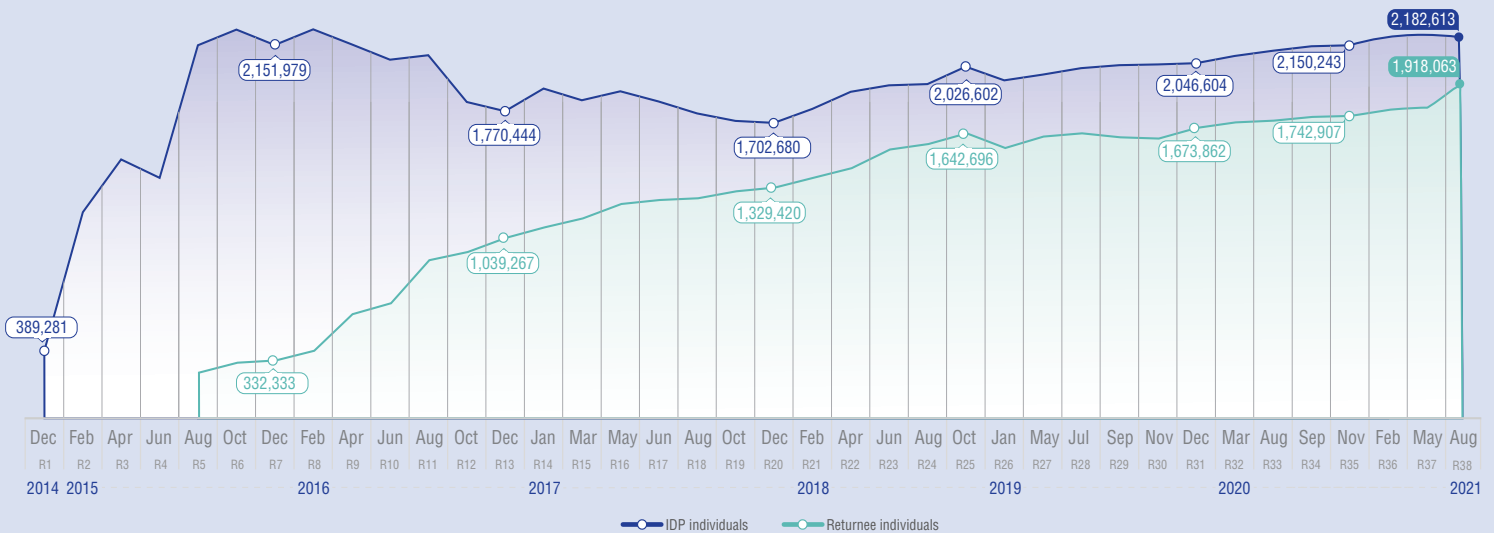

# KEY FINDINGS

2,182,613 IDP individuals

444,781 IDP households

1,918,063 Returnee individuals

309,732 Returnee households

## Demographics

- Men
- Women
- Boys (<18)
- Girls (-18)

## Number of IDPs and returnees over time

All the numbers presented in this report are based on the areas that were accessible at the time of the assessment