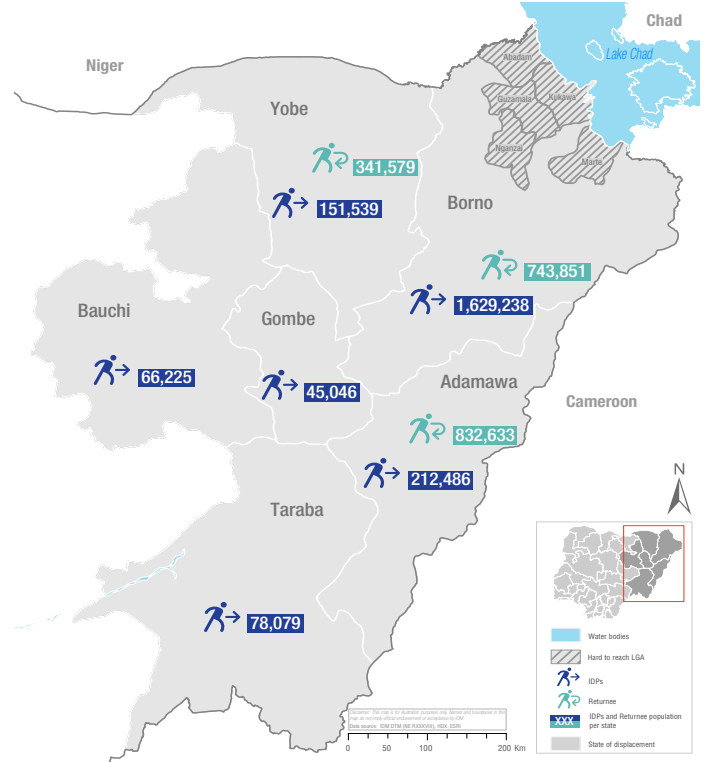

# KEY FINDINGS

2,182,613 IDP individuals

444,781 IDP households

1,918,063 Returnee individuals

309,732 Returnee households

## Demographics

- Men
- Women
- Boys (<18)
- Girls (-18)

## Number of IDPs and returnees over time

All the numbers presented in this report are based on the areas that were accessible at the time of the assessment